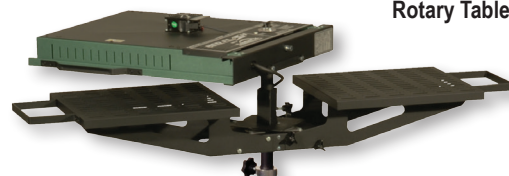

Rotary Table

** Domestic plugs listed. International cords available.